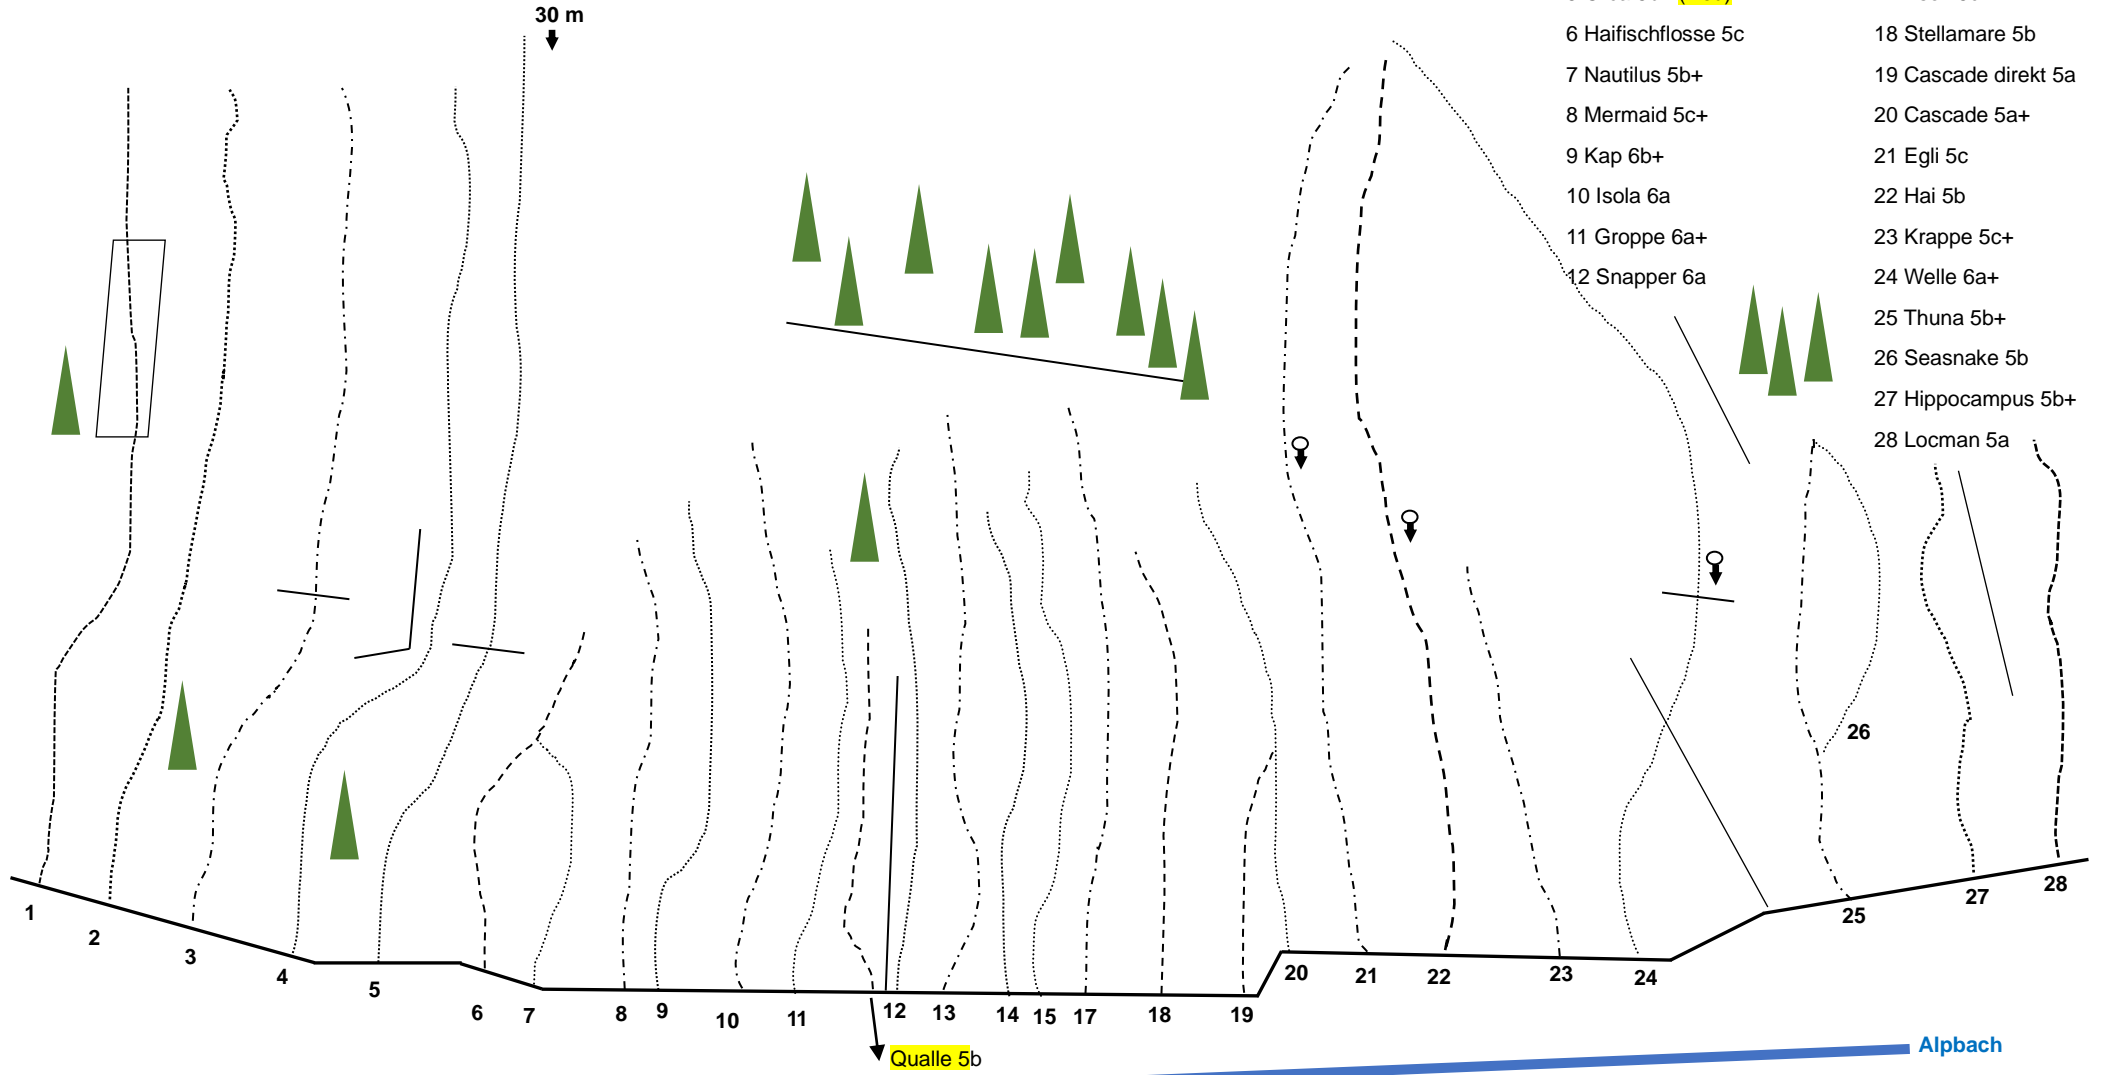

Klettergarten Alpbach Wimmis Stand 17.7.2023 www.mountainfokus.com 613.647/168.019

- | | |
|---------------------|-----------------------|
| 1 Calamar 7a | 13 Hydra 6a |
| 2 Echange 6a+ | 14 Sepia 5c+ |
| 3 Plongeur 5c | 15 Onda 6b+ |
| 4 Rascasse 6a | 16 Koralle 7a (5c/A0) |
| 5 Orca 5b+ (Neu) | 17 Esox 5c |
| 6 Haifischflosse 5c | 18 Stellamare 5b |
| 7 Nautilus 5b+ | 19 Cascade direkt 5a |
| 8 Mermaid 5c+ | 20 Cascade 5a+ |
| 9 Kap 6b+ | 21 Egli 5c |
| 10 Isola 6a | 22 Hai 5b |
| 11 Groppe 6a+ | 23 Krappe 5c+ |
| 12 Snapper 6a | 24 Welle 6a+ |
| | 25 Thuna 5b+ |
| | 26 Seasnake 5b |
| | 27 Hippocampus 5b+ |
| | 28 Locman 5a |

Quelle 5b Alpbach