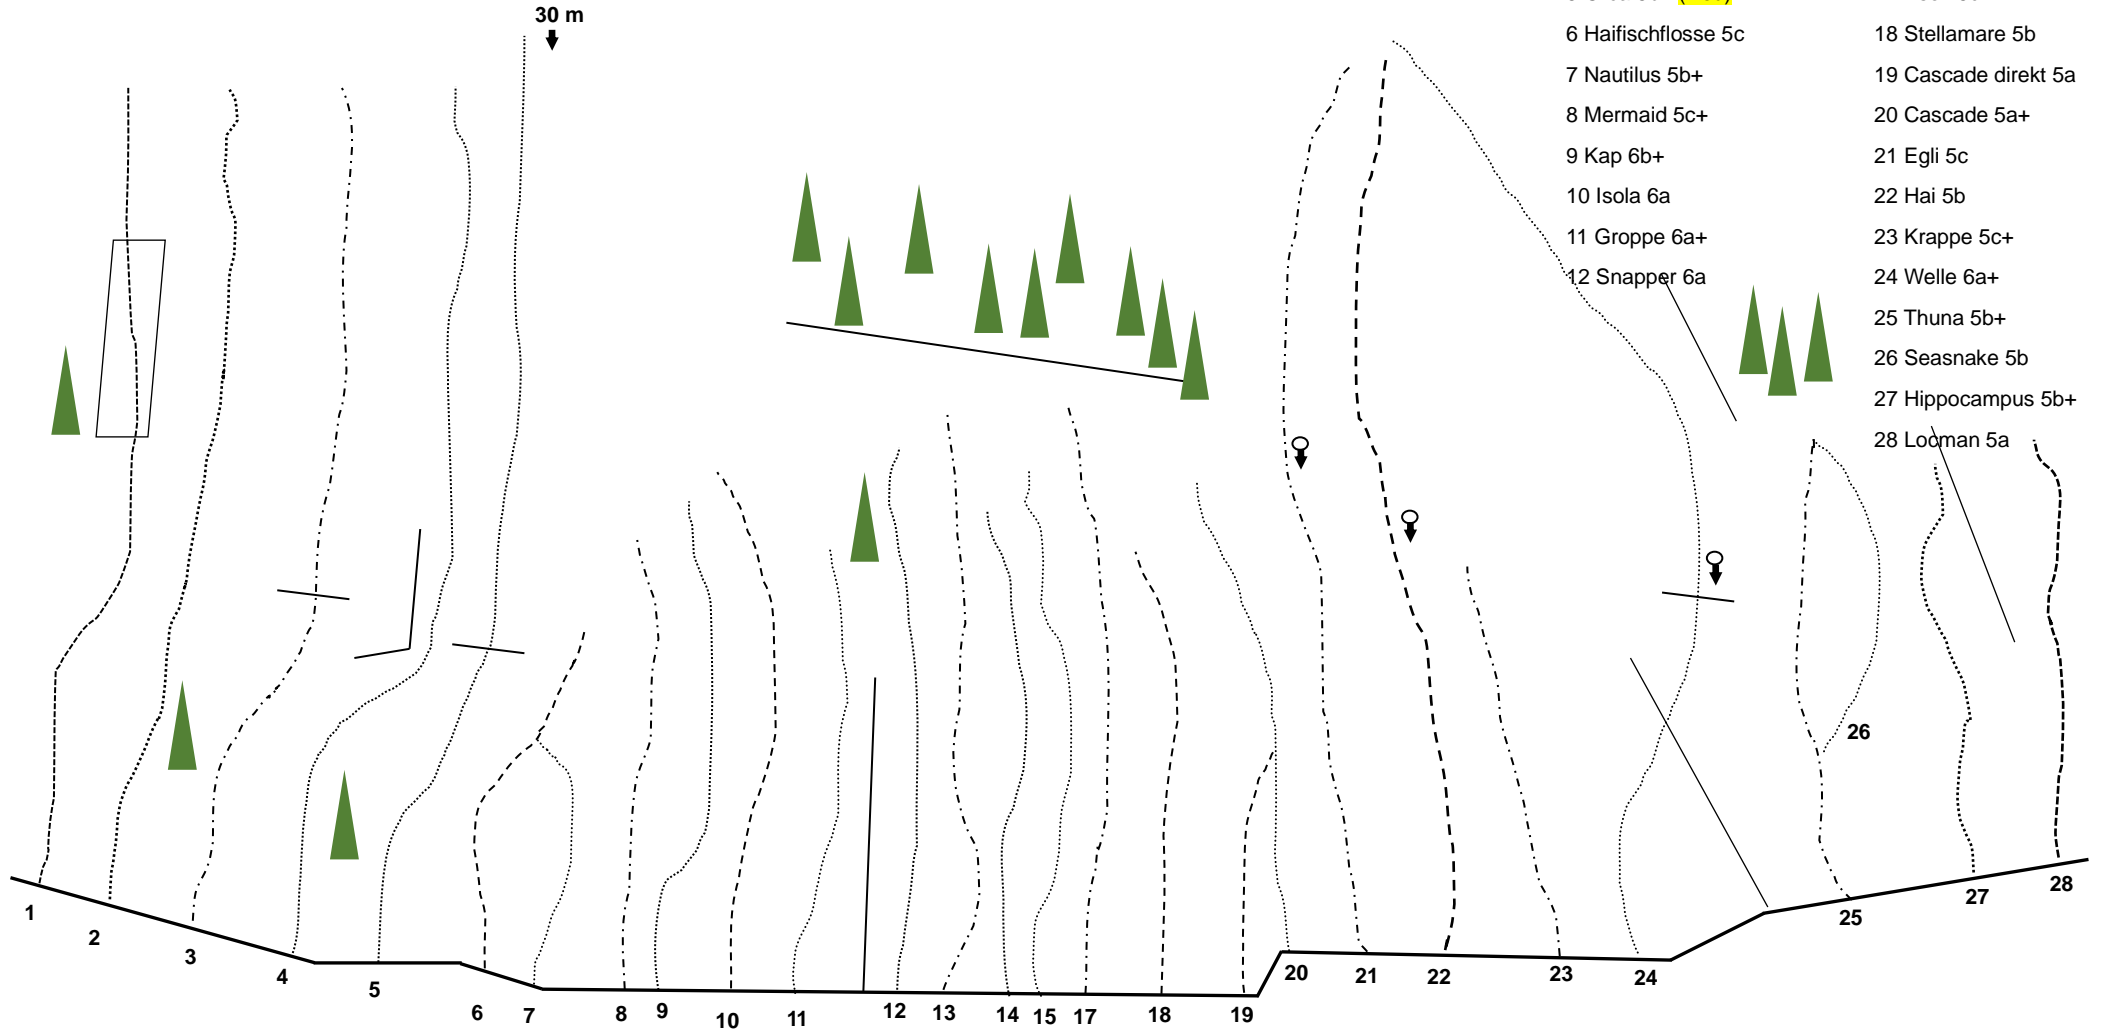

Klettergarten Alpbach Wimmis Stand 17.7.2023 www.mountainfokus.com

- | | |
|---------------------|-----------------------|
| 1 Calamar 7a | 13 Hydra 6a |
| 2 Echange 6a+ | 14 Sepia 5c+ |
| 3 Plongeur 5c | 15 Onda 6b+ |
| 4 Rascasse 6a | 16 Koralle 7a (5c/A0) |
| 5 Orca 5b+ (Neu) | 17 Esox 5c |
| 6 Haifischflosse 5c | 18 Stellamare 5b |
| 7 Nautilus 5b+ | 19 Cascade direkt 5a |
| 8 Mermaid 5c+ | 20 Cascade 5a+ |
| 9 Kap 6b+ | 21 Egli 5c |
| 10 Isola 6a | 22 Hai 5b |
| 11 Groppe 6a+ | 23 Krappe 5c+ |
| 12 Snapper 6a | 24 Welle 6a+ |
| | 25 Thuna 5b+ |
| | 26 Seasnake 5b |
| | 27 Hippocampus 5b+ |
| | 28 Looman 5a |

Alpbach